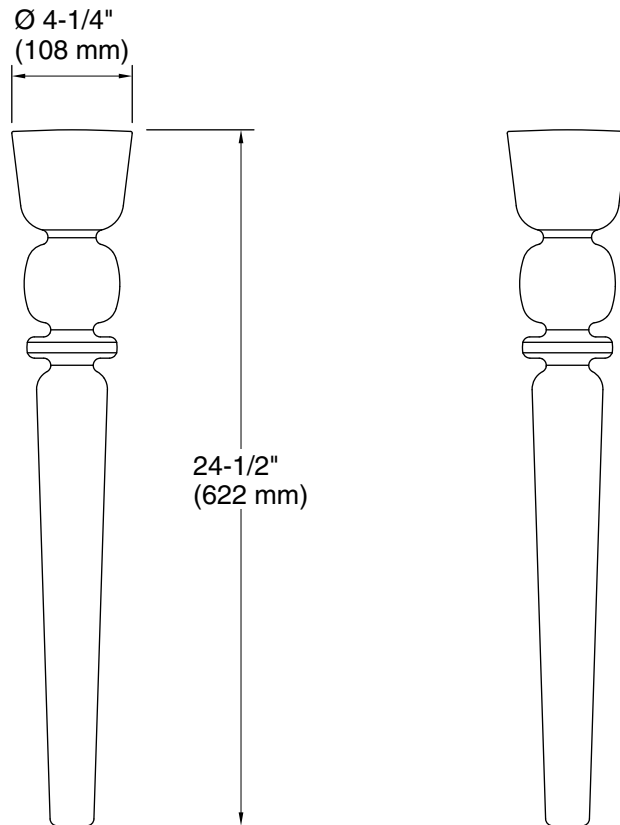

### Technical Information

All product dimensions are nominal.

Installation Type: Wall-mount

Material: Kohler Cast Iron